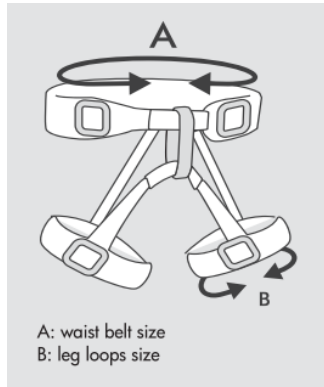

Comfortable and ergonomic harness equipped with six attachment points and specifically developed for rope access work.

Main features:

- close-fitting construction and wide lumbar support belt with breathable mesh padding for optimal comfort during prolonged suspensions;
- contoured shoulder straps with shape optimized to avoid neck chafing;
- shoulder strap equipped with quick-release buckle;
- leg-loop quick-release buckles with indicator for correct insertion;
- leg-loops designed with targeted panel construction to ensure optimal comfort while in suspension by relieving pressure in the groin area;
- adjustable rear straps that allow the leg loops to be moved along the legs;
- large EN 361 sternal attachment point to facilitate rescue operations;
- EN 358 lateral attachment points with two positions: outward-facing when in use (work mode); inward-folded when not in use (stand-by mode) in order not to hamper the operator's movements;
- EN 361 dorsal attachment point designed to avoid accidentally getting snagged, especially while working in confined spaces;
- attachment point on the rear of the waistbelt, marked by the letter R and exclusively intended for the connection of a restraint lanyard;
- dedicated loop for quick-link, to be used for the addition of a ventral rope clamp in combination with appropriate straps;
- two horizontal straps positioned on the shoulder straps and exclusively intended for the insertion of [HOOK REST](#) support;
- two dedicated loops for the connection of a work-positioning seat;
- four large gear-loops, six loops for the tool-holder pouch and four slots for carrying-tools carabiners;
- maximum load: 140 kg.

STANDARD AND ADDITIONAL INFORMATION

EN 361:2002

EN 358:2018

EN 813:2008

CE 0333

TABLES

Ref. No.	Size	Stature	A	B	Weight
7H174BC	S - M	160 ÷ 185 cm	60 ÷ 80 cm	45 ÷ 55 cm	1990 g
7H174CD	M - L	170 ÷ 190 cm	70 ÷ 100 cm	50 ÷ 60 cm	2080 g
7H174DE	L - XL	180 ÷ 205 cm	80 ÷ 120 cm	55 ÷ 70 cm	2180 g